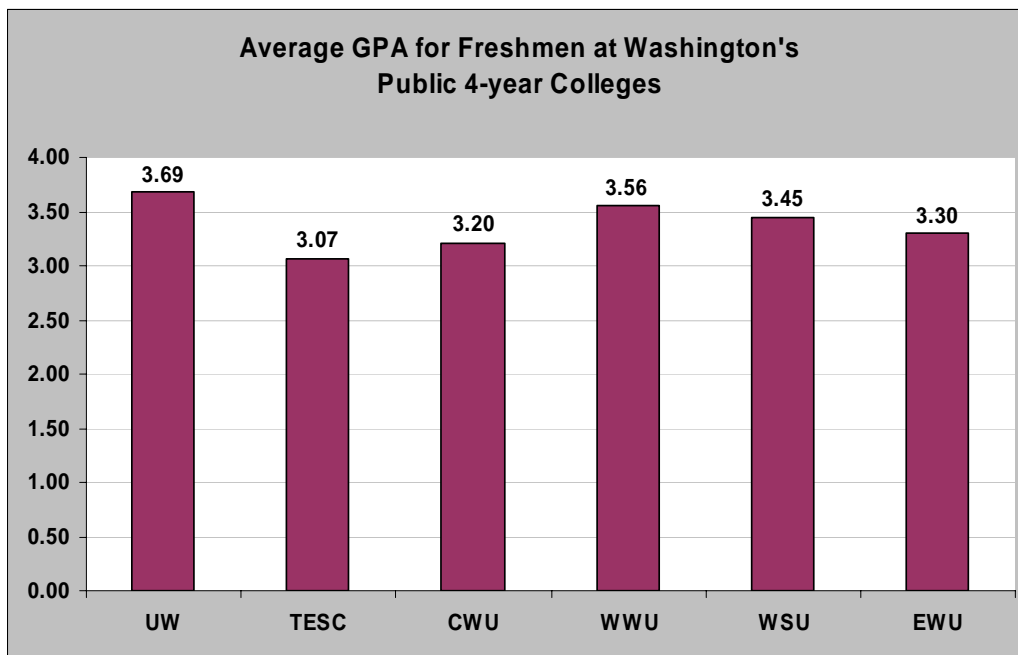

Grade point averages for entering freshmen at Washington's public baccalaureates

Source: The data above was compiled from *The Princeton Review* college profile data as of 1/2/07 <http://www.princetonreview.com/home.asp>