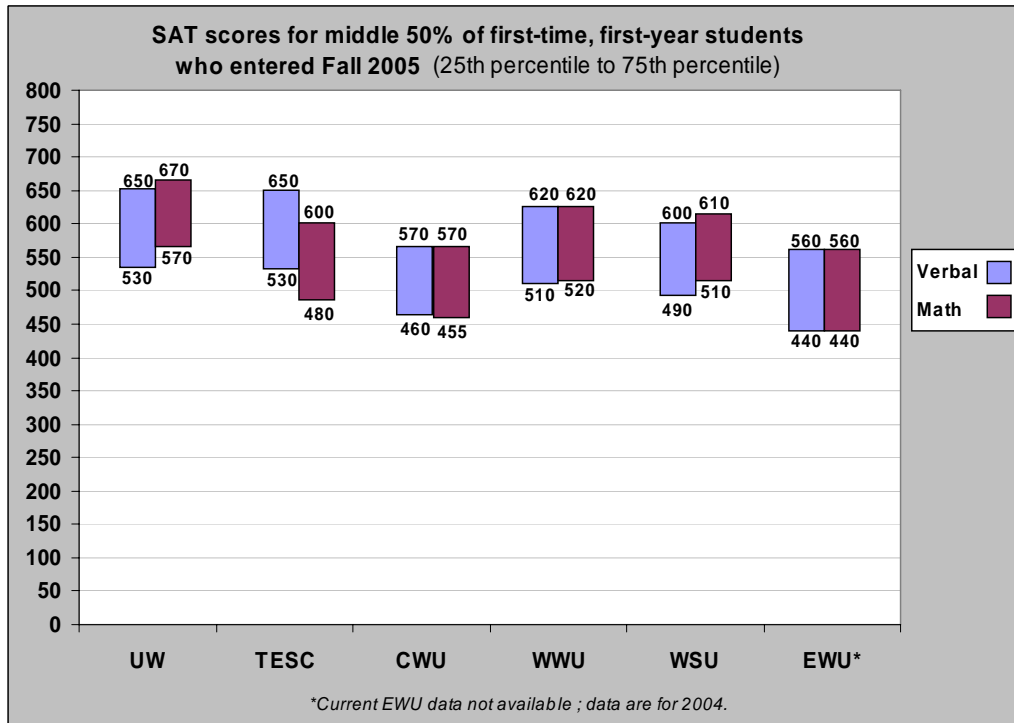

SAT scores for entering freshmen at public baccalaureate institutions in Washington

Of the six public baccalaureate colleges in Washington in Fall 2005, Evergreen and UW freshmen had the highest middle 50% range for the verbal SAT. (This means that half of the entering class scored between 530 and 650 on the verbal SAT). Evergreen's middle 50% for the math SAT was 480 to 600 (higher than CWU and EWU's new freshmen; lower than UW, WWU and WSU freshmen).

In Fall 2005 Evergreen's new freshmen had the highest average verbal SAT score of the six public baccalaureates. The average math SAT score for Evergreen freshmen mirrors the above with Evergreen freshmen ranking fourth.