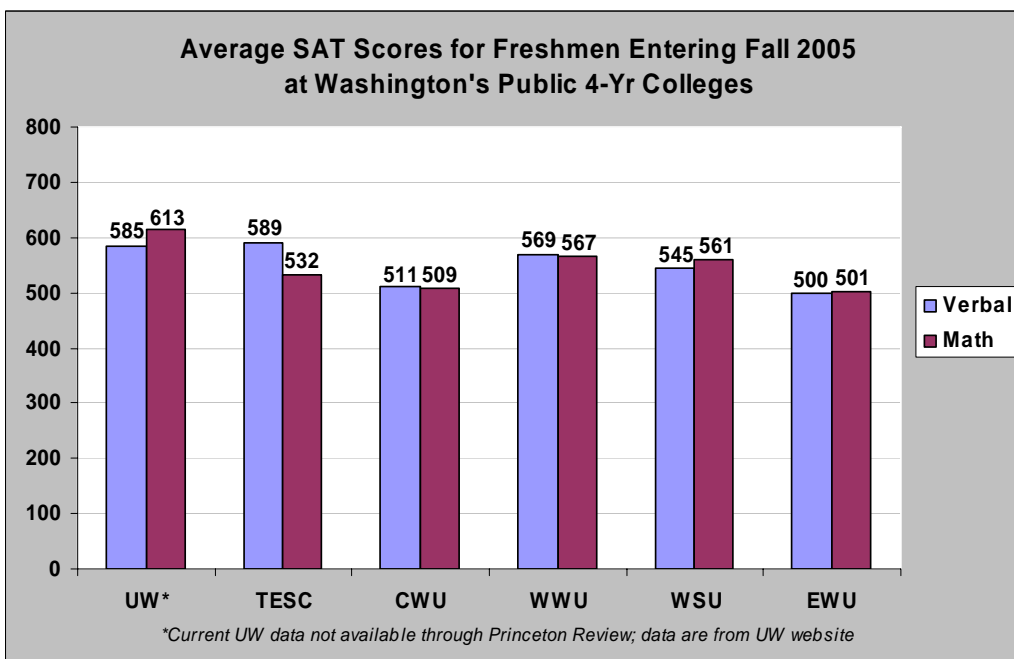

SAT scores for entering freshmen at public baccalaureate institutions in Washington

Of the six public baccalaureate colleges in Washington in Fall 2005, Evergreen and UW freshmen had the highest middle 50% range for the verbal SAT. (This means that half of the entering class scored between 530 and 650 on the verbal SAT). Evergreen's middle 50% for the math SAT was 480 to 600 (higher than CWU and EWU's new freshmen; lower than UW, WWU and WSU freshmen).

In Fall 2005 Evergreen's new freshmen had the highest average verbal SAT score of the six public baccalaureates. The average math SAT score for Evergreen freshmen mirrors the above with Evergreen freshmen ranking fourth.