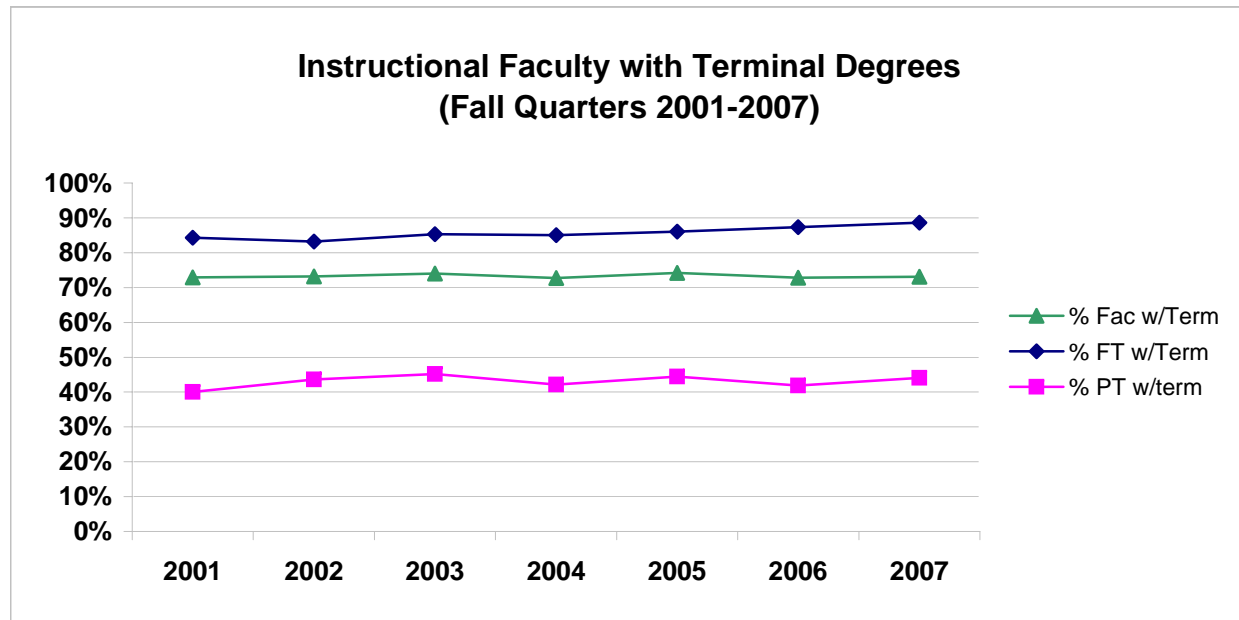

The Evergreen State College Instructional Faculty with Terminal Degrees

	2001	2002	2003	2004	2005	2006	2007
Total Faculty	214	216	219	224	221	232	242
Total w/Term	156	158	162	163	164	169	177
% Fac w/Term	73%	73%	74%	73%	74%	73%	73%
Full-time N	159	161	157	160	158	158	158
FT w/Term	134	134	134	136	136	138	140
% FT w/Term	84%	83%	85%	85%	86%	87%	89%
Part-time N	55	55	62	64	63	74	84
PT w/Term	22	24	28	27	28	31	37
% PT w/term	40%	44%	45%	42%	44%	42%	44%