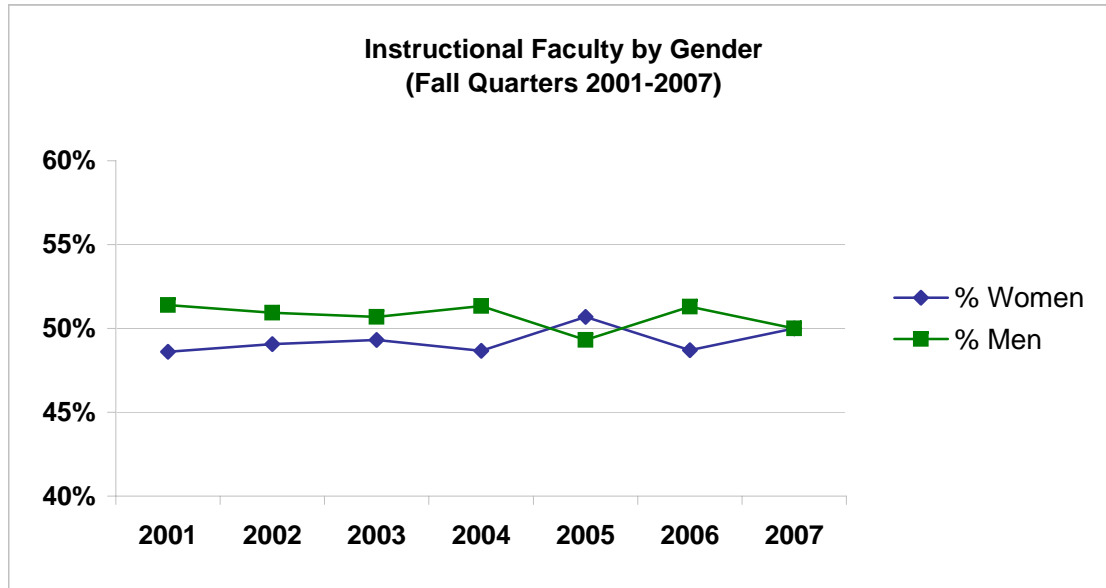

The Evergreen State College Instructional Faculty by Gender

	2001	2002	2003	2004	2005	2006	2007
Total Faculty	214	216	219	224	221	232	242
Women - N	104	106	108	109	112	113	121
Men - N	110	110	111	115	109	119	121
% Women	49%	49%	49%	49%	51%	49%	50%
% Men	51%	51%	51%	51%	49%	51%	50%
Total Full-Time Faculty	159	161	157	160	158	158	158
Full-Time Women - N	77	79	78	78	79	77	78
Full-Time Men - N	82	82	79	82	79	81	80
% Full-Time Women	48%	49%	50%	49%	50%	49%	49%
% Full-Time Men	52%	51%	50%	51%	50%	51%	51%
Total Part-Time Faculty	55	55	62	64	63	74	84
Part-Time Women - N	27	27	30	31	33	36	43
Part-Time Men - N	28	28	32	33	30	38	41
% Part-Time Women	49%	49%	48%	48%	52%	49%	51%
% Part-Time Men	51%	51%	52%	52%	48%	51%	49%