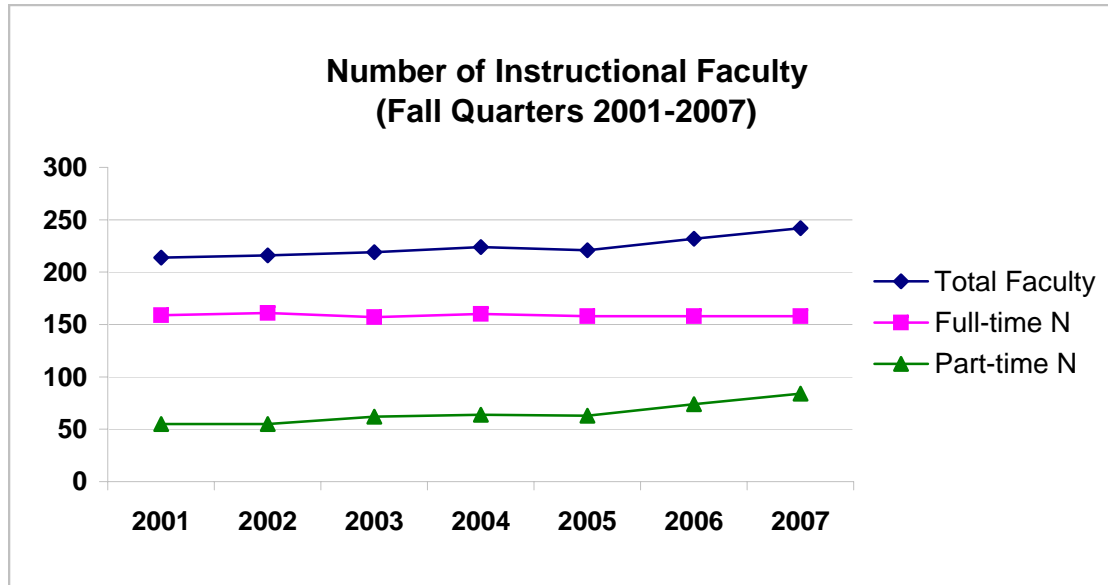

The Evergreen State College Number of Instructional Faculty

	2001	2002	2003	2004	2005	2006	2007
Total Faculty	214	216	219	224	221	232	242
Full-time N	159	161	157	160	158	158	158
Part-time N	55	55	62	64	63	74	84
% Full-time	74%	75%	72%	71%	71%	68%	65%
% Part-time	26%	25%	28%	29%	29%	32%	35%