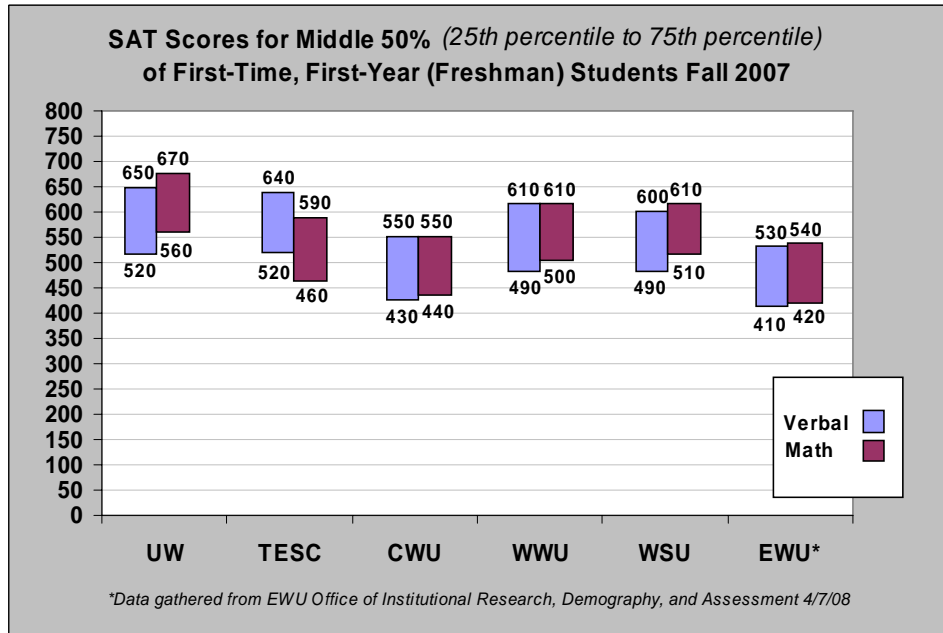

## SAT Scores for Entering Freshmen at Public Baccalaureate Institutions in Washington

Of the six public baccalaureate colleges in Washington, Evergreen's Fall 2007 freshmen scored second only to UW freshmen on the verbal SAT. Half of our entering class scored between 520 and 640, compared to the middle 50% of UW freshmen who scored between 520 and 650. Evergreen freshmen consistently score at or near the top of this peer group on the verbal SAT. On the math SAT, Evergreen's middle 50% scored between 460 and 590 – higher than CWU and EWU's new freshmen; lower than freshmen at UW, WWU and WSU. This ranking is also fairly consistent over time, reflecting the reality that as a small liberal arts college Evergreen may be more of a magnet for students whose verbal skills are strong relative to their quantitative skills.

## Grade Point Averages for Entering Freshmen at Washington's Public Baccalaureates

The average GPA of entering freshmen at Evergreen is historically at or below those of our peer colleges.

Source: The data above were compiled March 11, 2008 from institutional data published on each college's website