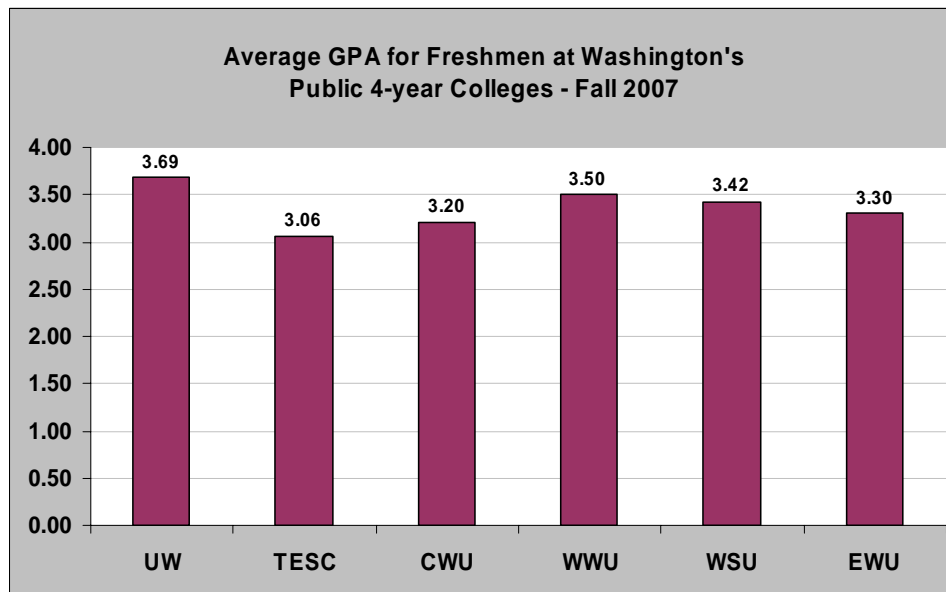

## SAT Scores for Entering Freshmen at Public Baccalaureate Institutions in Washington

Of the six public baccalaureate colleges in Washington, Evergreen's Fall 2007 freshmen scored second only to UW freshmen on the verbal SAT. Half of our entering class scored between 520 and 640, compared to the middle 50% of UW freshmen who scored between 520 and 650. Evergreen freshmen consistently score at or near the top of this peer group on the verbal SAT. On the math SAT, Evergreen's middle 50% scored between 460 and 590 – higher than CWU and EWU's new freshmen; lower than freshmen at UW, WWU and WSU. This ranking is also fairly consistent over time, reflecting the reality that as a small liberal arts college Evergreen may be more of a magnet for students whose verbal skills are strong relative to their quantitative skills.

## Grade Point Averages for Entering Freshmen at Washington's Public Baccalaureates

The average GPA of entering freshmen at Evergreen is historically at or below those of our peer colleges.

Source: The data above were compiled March 11, 2008 from institutional data published on each college's website